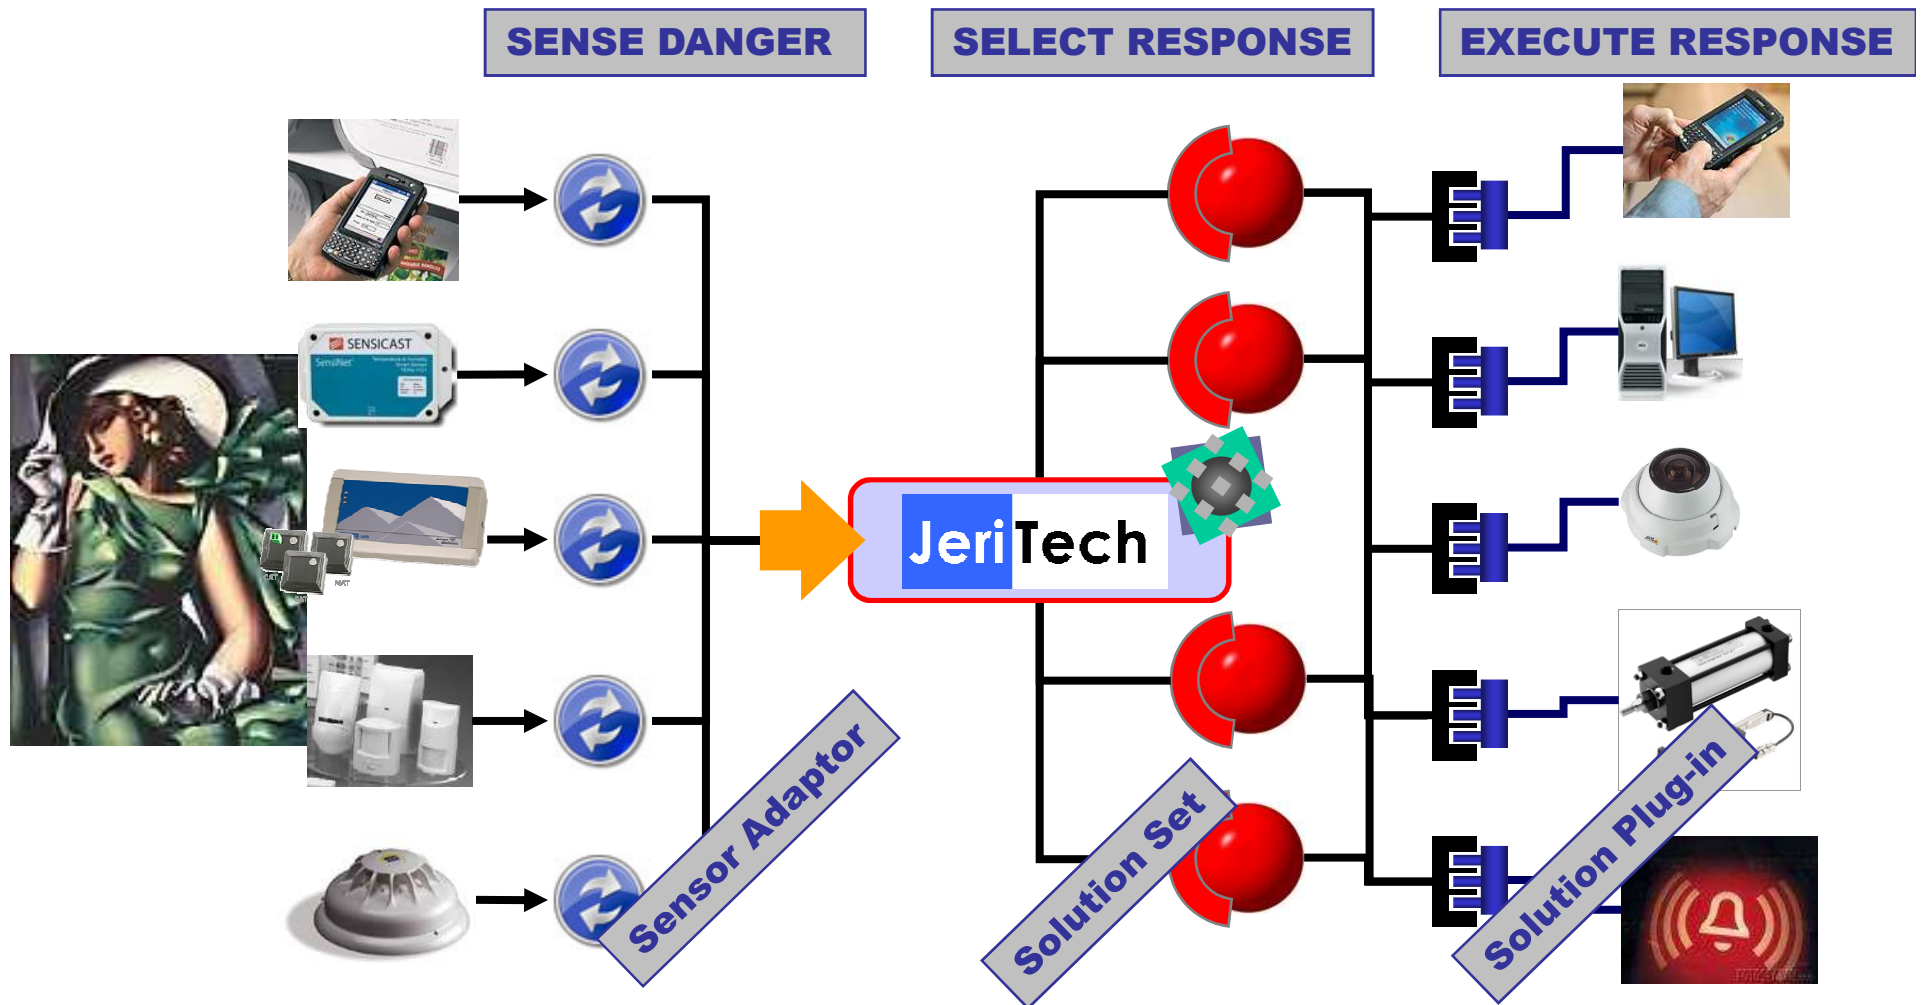

# Safety & Security of Artworks: Current Situation

JeriTech

The management of sensors and tools monitoring artworks Safety & Security currently depends on a number of independent applications, thus requiring manual intervention to correlate different sensor readings and react to anomalies. This introduces delays and mistakes in responding to danger - and costs that increase linearly with the value of the artworks monitored

# Safety & Security of Artworks: with JeriTech

JeriTech

JeriTech automatically correlates readings from any sensors, providing instant, automated responsiveness to every kind of anticipated danger – increasing artworks' security and decreasing operational costs

- **Unified visibility over all parameters relevant to the safety of artworks, including environmental conditions (e.g. humidity and temperature sensors) and security (e.g. motion sensors)**
- **Information is instantly available on any type of media to all stakeholders – guards, managers, collectors, police etc.**
- **Readings from different types of sensors are instantly and automatically correlated to identify anomalies and dangers**
- **When dangers or anomalies are detected, instant alerts are presented on any chosen media (e.g. Pocket PCs, mobile phones, standard PCs) to guards, managers, collectors etc.**
- **Automated, instant reaction to danger for enhanced protection. A motion sensor signal can instantly alert guards, activate sound alarms, orientate CCTVs towards the signal's source, close doors etc.**
- **All solutions can be quickly modified and extended to measure new parameters and take different actions**
- **Future-proof technology, capable of using any new devices - including sensors and plug-ins – available in the future**
- **A scalable platform, capable of expanding in response to increased demands**