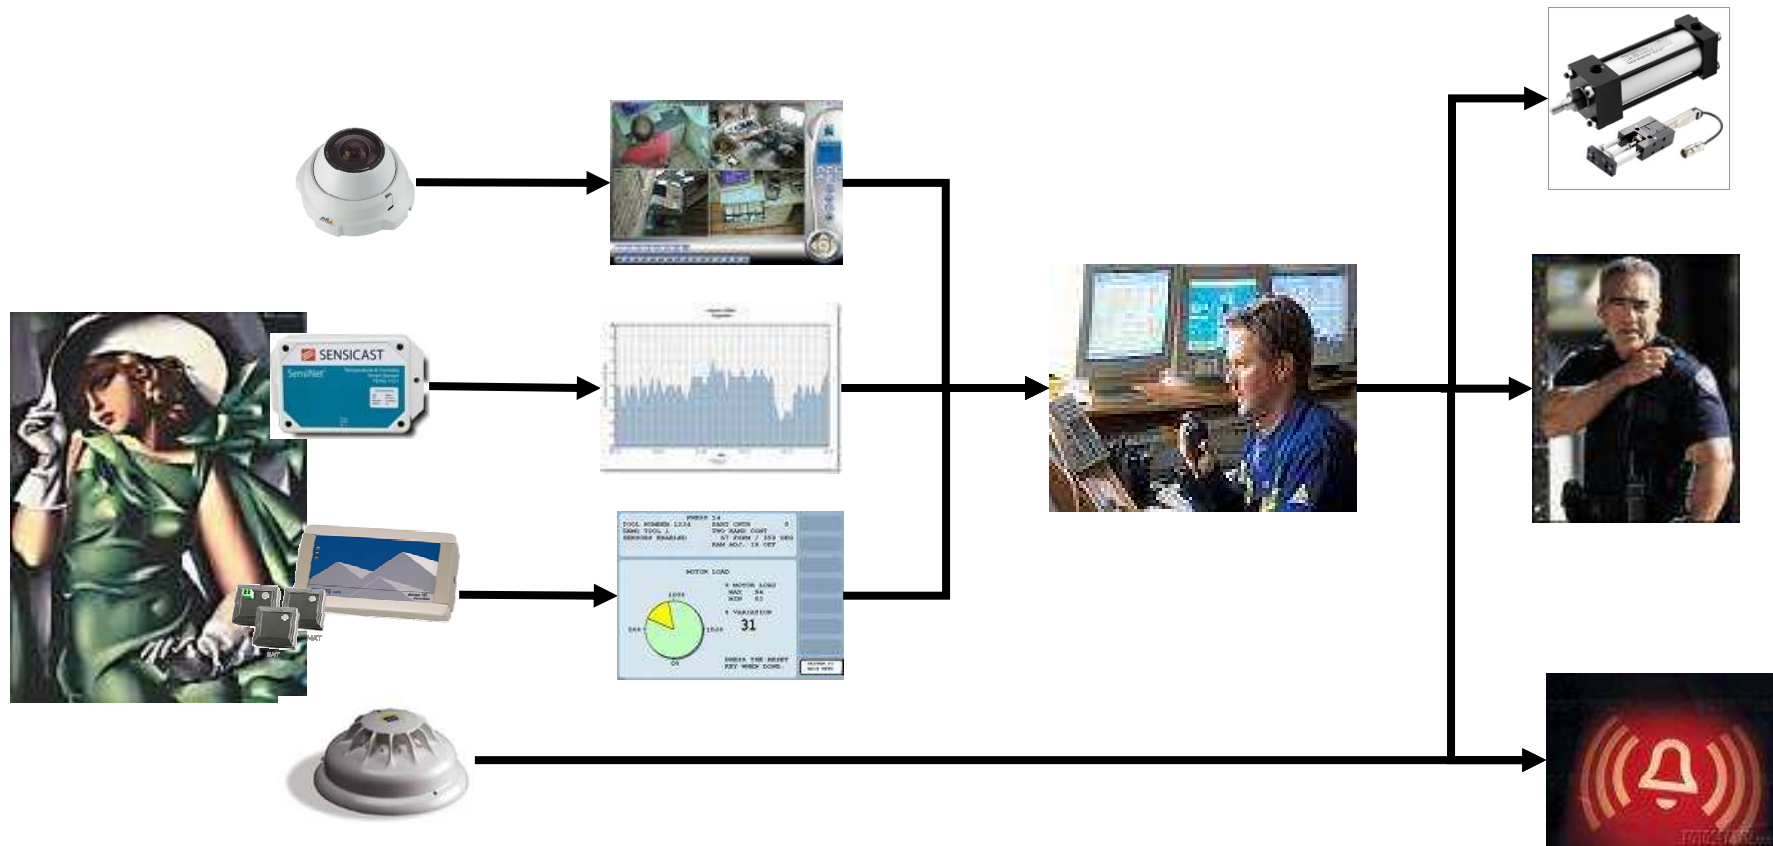

# Safety & Security of Artworks: Current Situation

JeriTech

The management of sensors and tools monitoring artworks Safety & Security currently depends on a number of independent applications, thus requiring manual intervention to correlate different sensor readings and react to anomalies. This introduces delays and mistakes in responding to danger - and costs that increase linearly with the value of the artworks monitored

# Safety & Security of Artworks: with JeriTech

JeriTech

JeriTech automatically correlates readings from any sensors, providing instant, automated responsiveness to every kind of anticipated danger – increasing artworks' security and decreasing operational costs

- **Unified visibility over all parameters relevant to the safety of artworks, including environmental conditions (e.g. humidity and temperature sensors) and security (e.g. motion sensors)**
- **Information is instantly available on any type of media to all stakeholders – guards, managers, collectors, police etc.**
- **Readings from different types of sensors are instantly and automatically correlated to identify anomalies and dangers**
- **When dangers or anomalies are detected, instant alerts are presented on any chosen media (e.g. Pocket PCs, mobile phones, standard PCs) to guards, managers, collectors etc.**
- **Automated, instant reaction to danger for enhanced protection. A motion sensor signal can instantly alert guards, activate sound alarms, orientate CCTVs towards the signal's source, close doors etc.**
- **All solutions can be quickly modified and extended to measure new parameters and take different actions**
- **Future-proof technology, capable of using any new devices - including sensors and plug-ins – available in the future**
- **A scalable platform, capable of expanding in response to increased demands**